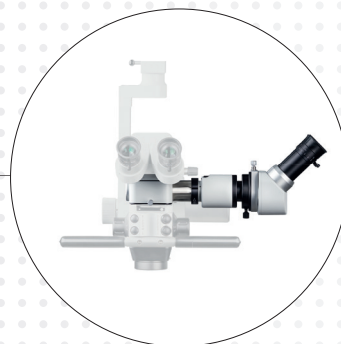

KAPS SOM® 62 Advanced Operating Microscope is extremely space-saving and versatile in ophthalmic surgery. It is characterized by an easy and exact positioning. It also has an integrated motorized XY coupling. This allows quick and easy position changes of the microscope head and is controlled via the foot control panel.

KAPS SOM® 62 Advanced Operating Microscope

veterinary technology for life
Eickemeyer®

328201

328202

32820501

328205

Accessories

Photo Essay for DSLR Digital Cameras

- ▶ For a format-filling, low-distortion and image-plane digital camera image
- ▶ A beam splitter (32820501) is required (order separately)

328201

TV Attachment with Membrane

- ▶ For the adaptation of C-Mount video cameras
- ▶ Focal length: 54 mm
- ▶ A beam splitter (32820501) is required (order separately)

328202

Beam Splitter

- ▶ Monolateral, 50:50

32820501

Assistant Kit

- ▶ To view the examination area from a second person
- ▶ Consisting of: beam splitter (one-sided, 50:50), assistant tube (90 °), binocular inclined tube (45°, f = 125 mm) and eyeglass wearer eyepiece (WF 12.5x V, with diopter compensation)