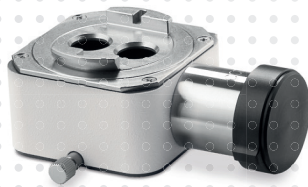

KAPS SOM® 62 Advanced Operating Microscope is extremely space-saving and versatile in ophthalmic surgery. It is characterized by an easy and exact positioning. It also has an integrated motorized XY coupling. This allows quick and easy position changes of the microscope head and is controlled via the foot control panel.

KAPS SOM® 62 Advanced Operating Microscope

veterinary technology for life
Eickemeyer®

328201

328202

32820501

328205

Accessories

Photo Essay for DSLR Digital Cameras

- ▶ For a format-filling, low-distortion and image-plane digital camera image
- ▶ A beam splitter (32820501) is required (order separately)

328201

TV Attachment with Membrane

- ▶ For the adaptation of C-Mount video cameras
- ▶ Focal length: 54 mm
- ▶ A beam splitter (32820501) is required (order separately)